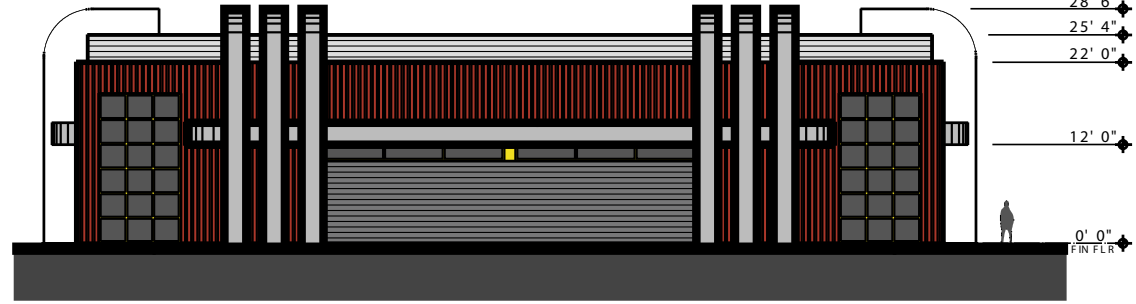

**ELEVATIONS - 814 & 830 Ricardo Court**

**WEST SACRAMENTO DRIVE**

**SOUTH - 814 RICARDO COURT**

**830 RICARDO COURT**

28' 6"  
25' 4"  
22' 0"  
12' 0"  
0' 0"  
FIN FLR

**EAST**

**NORTH**